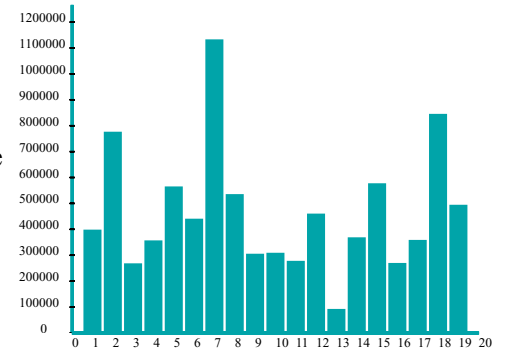

# MONTGOMERY COUNTY Public Library Service Areas

FY 96  
Circulation Volume

Library  
Service Radii  
( Miles )

- 1 ASPEN HILL
- 2 BETHESDA REGIONAL
- 3 CHEVY CHASE
- 4 DAMSCUS
- 5 DAVIS/SPECIAL NEEDS
- 6 FAIRLAND
- 7 GAITHERSBURG REGIONAL
- 8 GERMANTOWN
- 9 KENSINGTON PARK
- 10 LITTLE FALLS
- 11 LONG BRANCH
- 12 OLNEY
- 13 POOLESVILLE
- 14 POTOMAC
- 15 ROCKVILLE
- 16 SILVER SPRING
- 17 TWINBROOK
- 18 WHEATON REGIONAL
- 19 WHITE OAK

## Legend

- Areas served by one library
- Areas served by multiple libraries
- Areas not being served