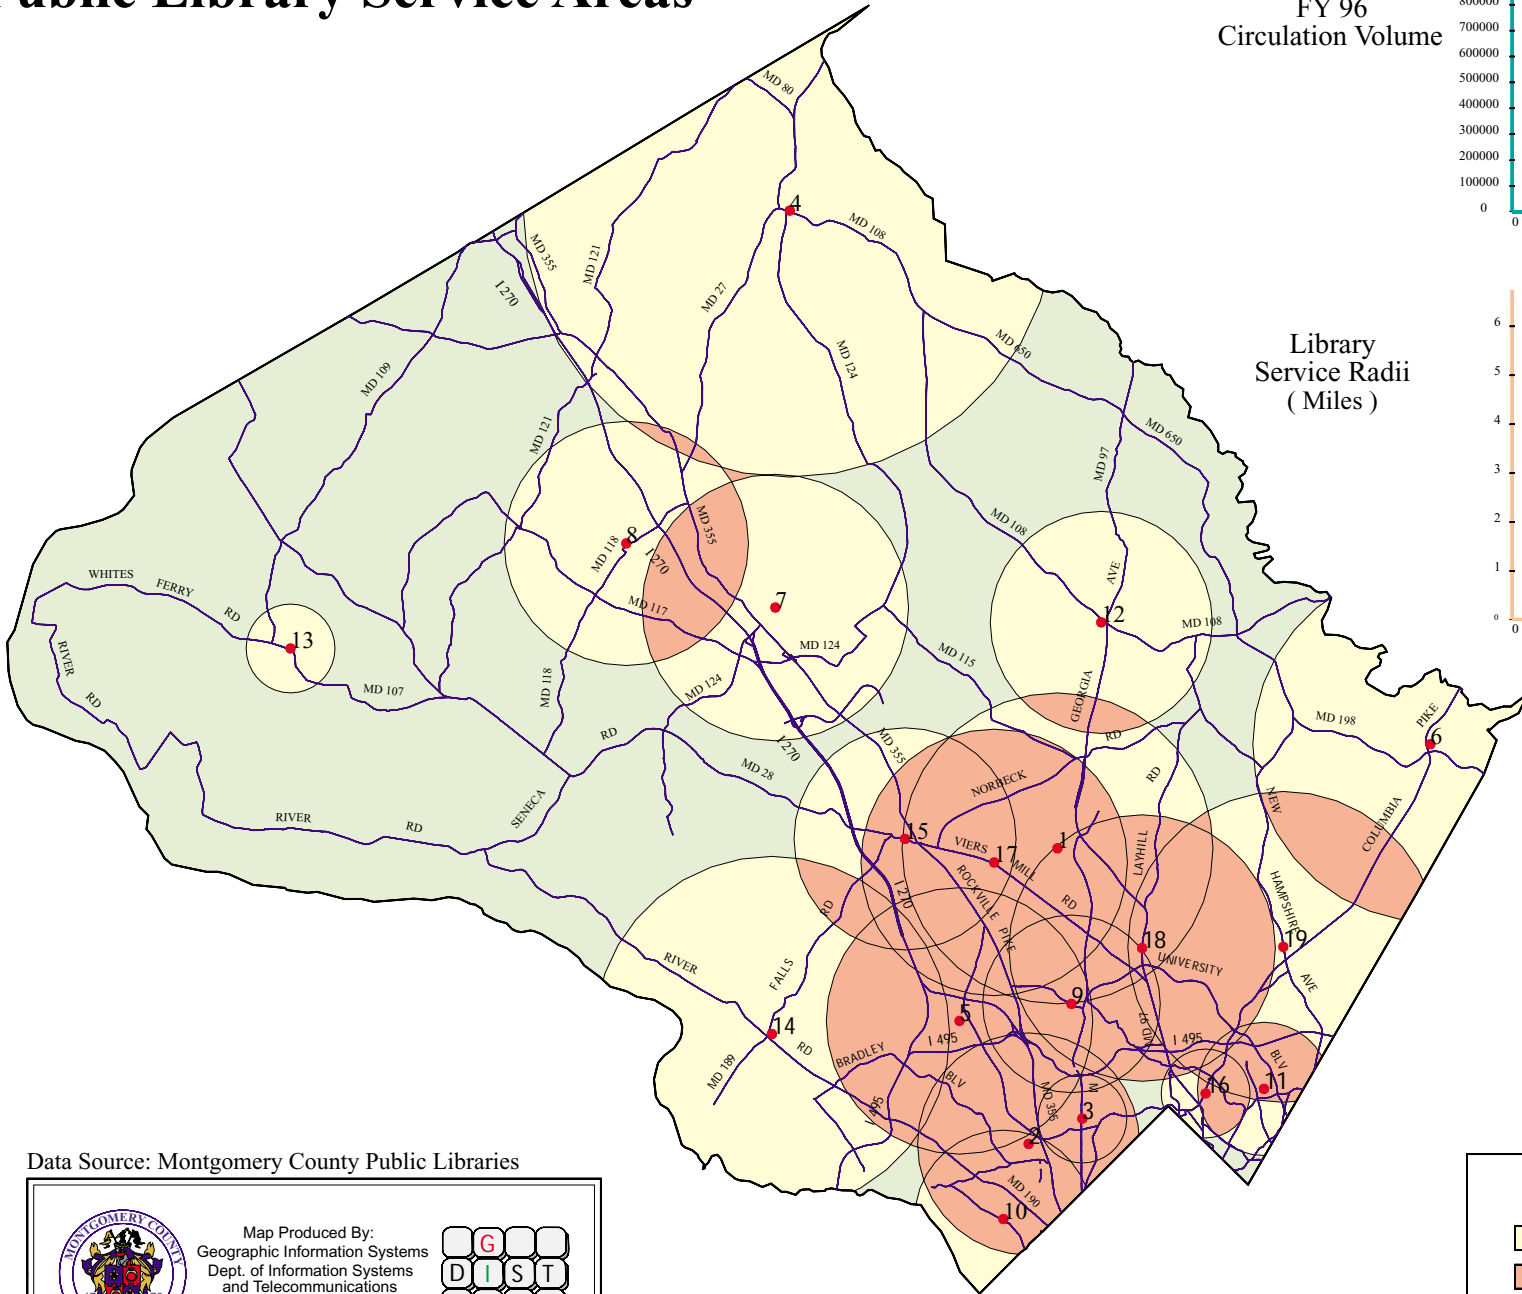

# MONTGOMERY COUNTY Public Library Service Areas

FY 96  
Circulation Volume

Library  
Service Radii  
( Miles )

- 1 ASPEN HILL
- 2 BETHESDA REGIONAL
- 3 CHEVY CHASE
- 4 DAMSCUS
- 5 DAVIS/SPECIAL NEEDS
- 6 FAIRLAND
- 7 GAITHERSBURG REGIONAL
- 8 GERMANTOWN
- 9 KENSINGTON PARK
- 10 LITTLE FALLS
- 11 LONG BRANCH
- 12 OLNEY
- 13 POOLESVILLE
- 14 POTOMAC
- 15 ROCKVILLE
- 16 SILVER SPRING
- 17 TWINBROOK
- 18 WHEATON REGIONAL
- 19 WHITE OAK

Data Source: Montgomery County Public Libraries

Map Produced By:  
Geographic Information Systems  
Dept. of Information Systems  
and Telecommunications  
Montgomery County, Maryland  
Date: September 24, 1996

## Legend

- Areas served by one library
- Areas served by multiple libraries
- Areas not being served